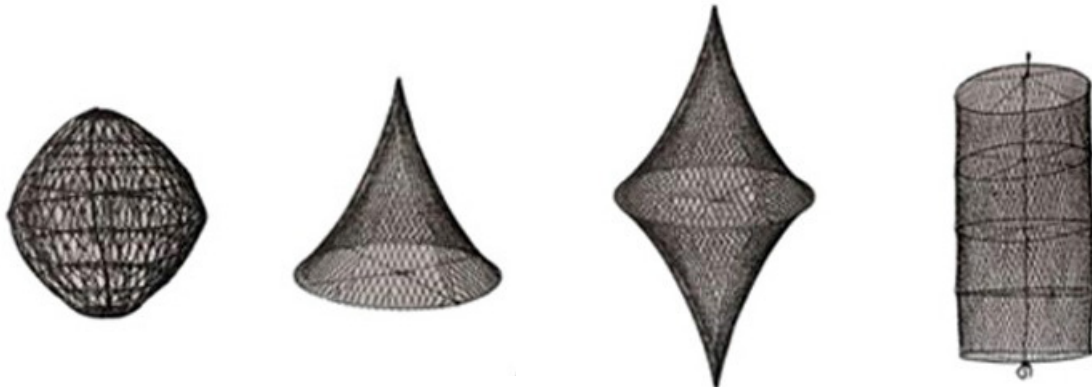

Navigation Shapes in net

• Product Description

Day shapes are signals visually indicating the status of a vessel to other vessels on navigable waters during daylight hours whether making-way, anchored, or aground.

These signals consist of a set of simple geometric shapes: Ball, Cone, Diamond and Cylinder. The diameter is 62 cm (24") according to SOLAS regulations, in a net folding type with an iron frame structure.

- **SC. 504** Ball Ø 62 cm
- **SC. 506** Cone Ø 62 cm H 62 cm
- **SC. 503** Diamond Ø 62 cm H 120 cm
- **SC. 505** Cylinder Ø 62 cm H 120 cm

This technical data sheet provides an overview of the different navigation shapes available, including their item codes, shapes, and sizes, ensuring clear communication of a vessel's status to other vessels during daylight hours.